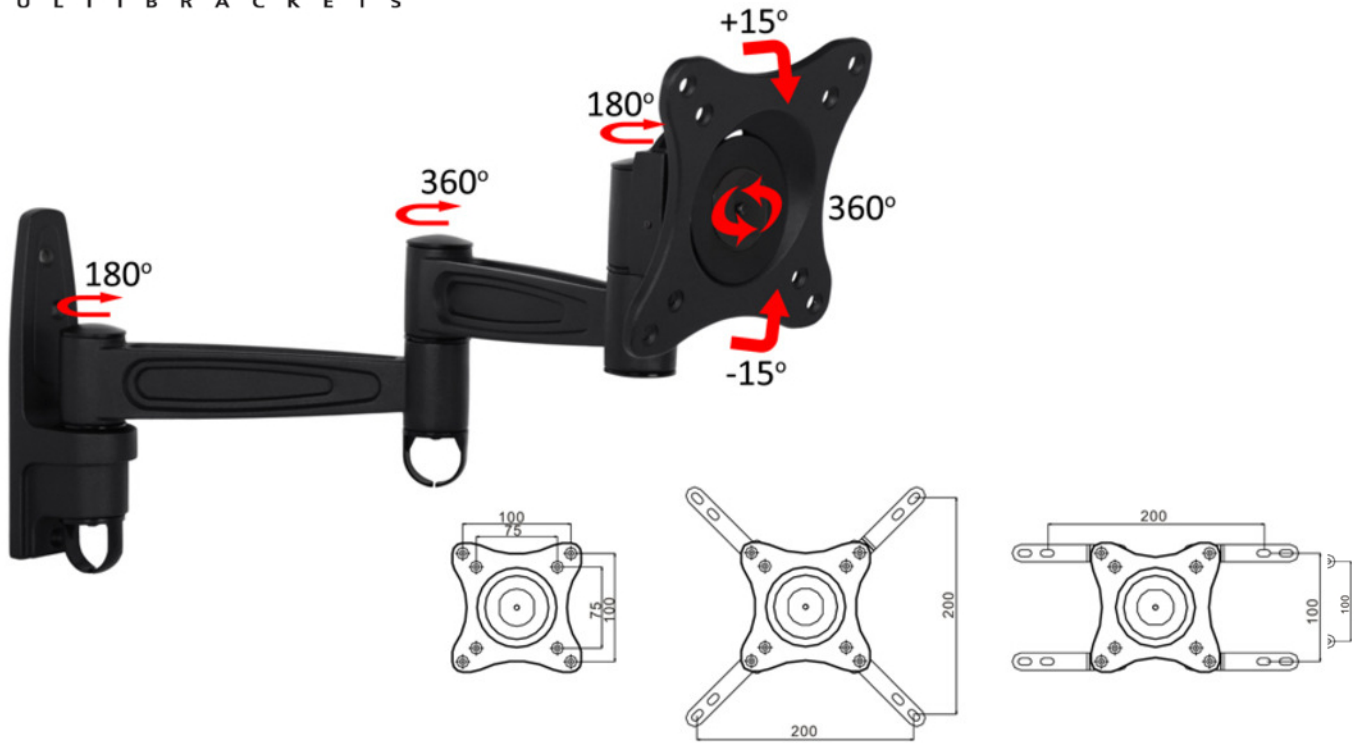

## M VESA Flexarm 360 III Black

The M VESA Flexarm 360 offers a flexible alternative to rigid wall mounts for displays weighing up to 25kgs. The M VESA Flexarm 360 can both tilt and rotate. Still it is safely secured with the included padlock.

Perfect for public environments where flexible installations and security is of essence. Of course even better for home installation with its quick and easy installation combined with the useful tilt and rotation function.

### SPECIFICATIONS

M VESA Flexarm 360 III Black	
For screen size:	15-40" (Recommended up to 32" for 360 rotation)
Universal & VESA standard:	75x75 100x100 200x100 200x200 mm
EAN:	7 350 022 733 299
Size in mm:*	225x250x408
Weight:	1,4 kg
Colour:	Black
Max load:	25 kg (Recommended up to 25kg for 360 rotation)
Tilt:	Yes
Rotate:	Yes, 360 degrees
Security:	Padlock included
Distribution package:	10 pcs
Warranty:	5 years