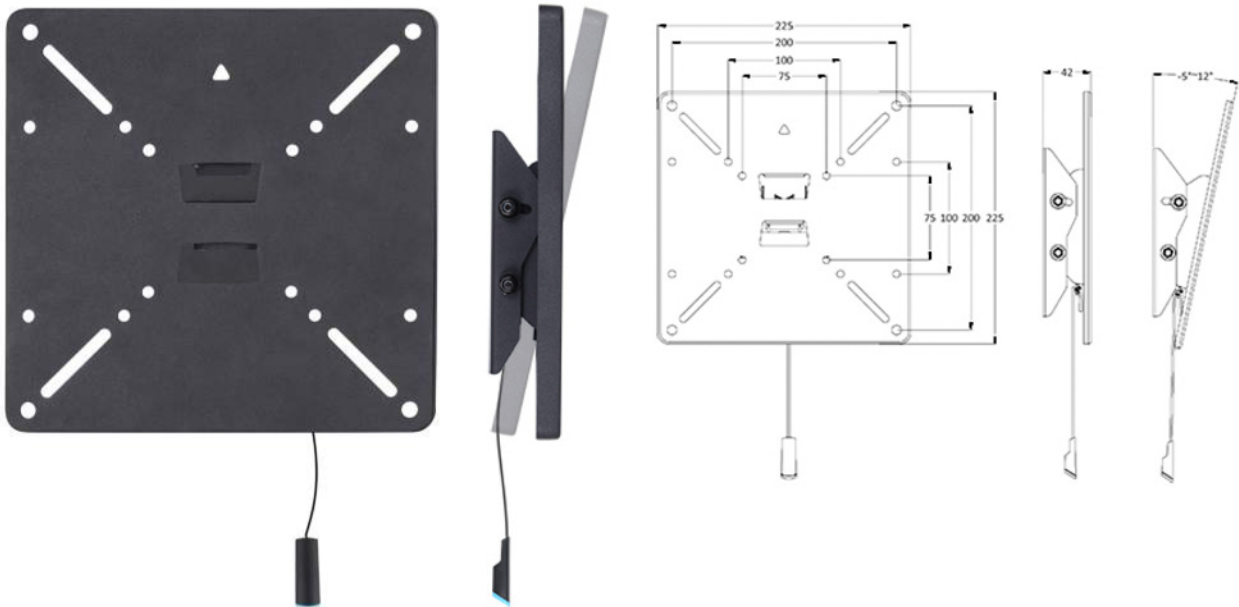

# M VESA Wallmount Tilt 75 100 200

Art No: 7 35 007 373 1039

This Small Flat Panel Tilt Wall Mount fits most small LCD screens on the market between 15" and 40" (VESA standard 50x50 75x75 100x100 200x100 200x200 mm). M VESA Wallmount Tilt 75 100 200 is a tilt wall mount for small flat panel TVs or monitors that provides fingertip tilt for viewing from multiple angles.

- Smooth tilt adjustment
- Straps with smart magnets making access when mounting/ dismantling the TV from wall
- Slim distance to wall in tilt or no tilt mode
- Portrait or landscape mounting options
- Complete hardware kit included

## SPECIFICATIONS

M VESA Wallmount Tilt 75 100 200	
For screen size:	15-40"
Universal & VESA standard:	50x50 75x75 100x100 200x100 200x200 mm
EAN:	7 35 007 373 1039
Size in mm:*	260x220x17
Weight:	1,3 kg
Gross weight:	1,9 kg
Colour:	Black
Max load:	20 kg
Tilt: (min-max)	(-5) ° - 12°
Distance to wall:	40 mm
Distribution package:	10 pcs
Distribution package net weight:	13 kg
Distribution package gross weight:	19,3 kg
Warranty:	5 years