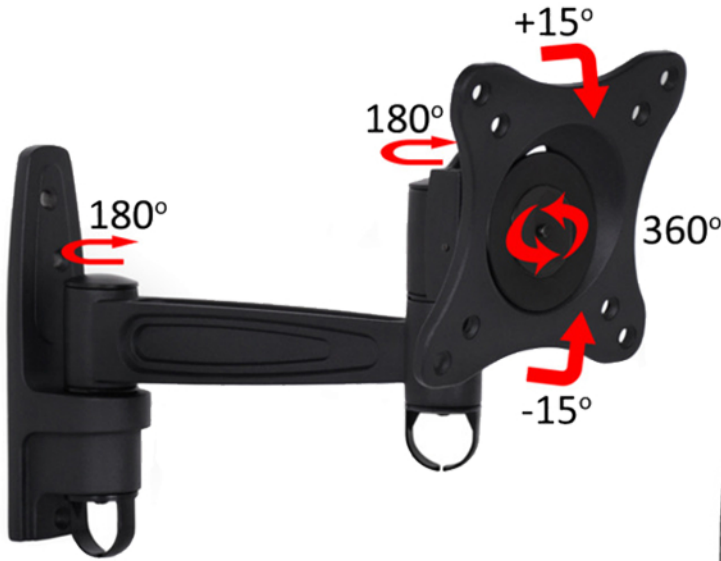

Ready when you are.

M VESA Flexarm 360 II Black

The M VESA Flexarm 360 offers a flexible alternative to rigid wall mounts for displays weighing up to 25kgs. The M VESA Flexarm 360 can both tilt and rotate. Still it is safely secured with the included padlock.

Perfect for public environments where flexible installations and security is of essence. Of course even better for home installation with its quick and easy installation combined with the useful tilt and rotation function.

SPECIFICATIONS

M VESA Flexarm 360 II Black	
For screen size:	15-40" (Recommended up to 32" for 360 rotation)
Universal & VESA standard:	75x75 100x100 200x100 200x200 mm
EAN:	7 350 022 733 282
Size in mm:*	120x160x250
Weight:	1 kg
Colour:	Black
Max load:	25 kg (Recommended up to 20 kg for 360 rotation)
Tilt:	Yes
Rotate:	Yes, 360 degrees
Security:	Padlock included