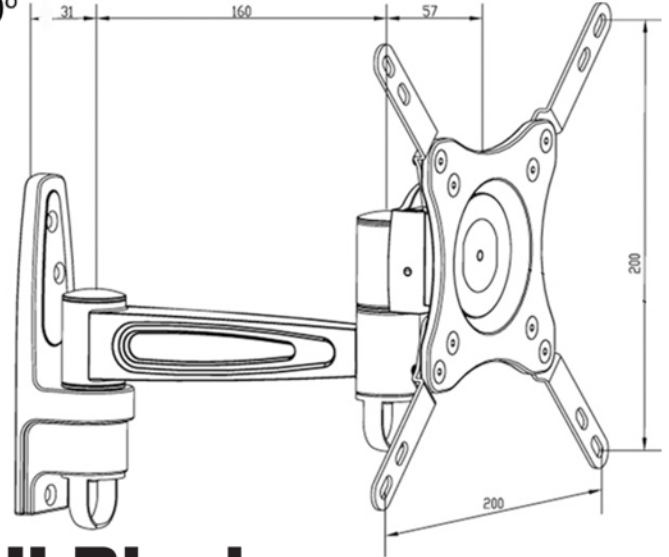

Ready when you are.

M VESA Flexarm 360 II Black

The M VESA Flexarm 360 offers a flexible alternative to rigid wall mounts for displays weighing up to 25kgs. The M VESA Flexarm 360 can both tilt and rotate. Still it is safely secured with the included padlock.

SPECIFICATIONS

M VESA Flexarm 360 II Black	
For screen size:	15-40" (Recommended up to 32" for 360 rotation)
Universal & VESA standard:	75x75 100x100 200x100 200x200 mm
EAN:	7 350 022 733 282
Size in mm:*	120x160x250
Weight:	1 kg
Colour:	Black
Max load:	25 kg (Recommended up to 20 kg for 360 rotation)
Tilt:	Yes
Rotate:	Yes, 360 degrees
Security:	Padlock included