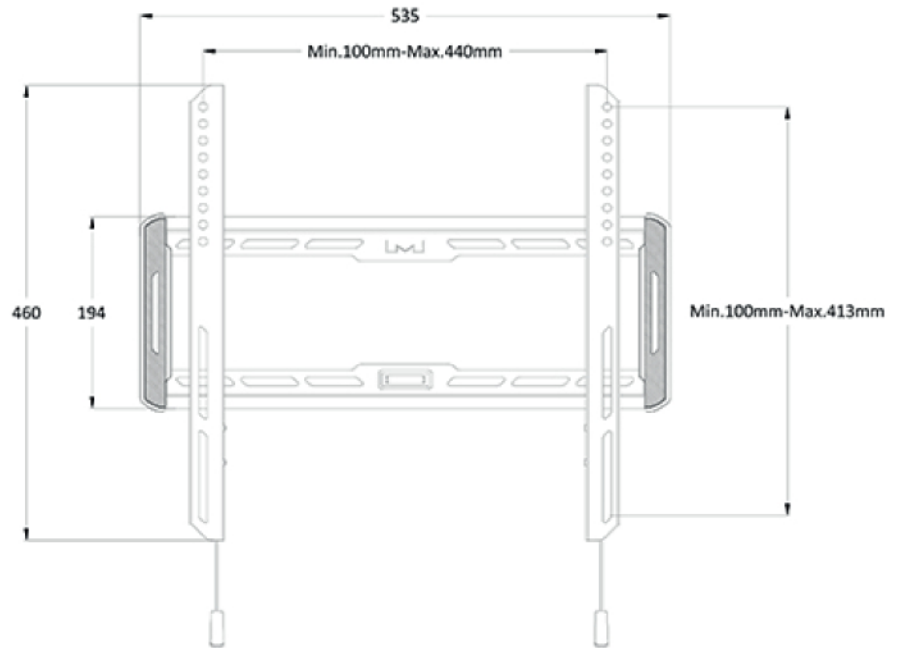

Ready when you are.

M Universal Wallmount Fixed Medium

The Multibrackets M Universal Wallmount Fixed is a low profile fixed wall mount for 32" – 42" flat-panel TVs up to 50 Kg's. Its flush design allows it to sit just 23mm from the wall focusing looks on your TV and not the mount. Its solid construction of steel is both strong and durable. After installation the TV can slide left and right

on wall plate after mounting and thus give the end-user a possibility to perfect position the TV after installing it. The quick release straps on the mounting brackets stays hidden with Multibrackets Smart magnet system, but are when needed easily pulled down to unlock the TV from the wall plate for cable access.

SPECIFICATIONS

M Universal Wallmount Fixed Medium	
For screen size:	32-42"
Universal & VESA standard:	400x400 mm
EAN:	7 350 073 731 008
Colour:	Black
Max load:	50 kg
Net weight:	1,51 kg
Gross weight:	2,3 kg
Distribution package:	8 pcs
Distribution package net weight:	12,1 kg
Distribution package gross weight:	18,5 kg
Warranty:	5 years
Distance to wall:	23mm