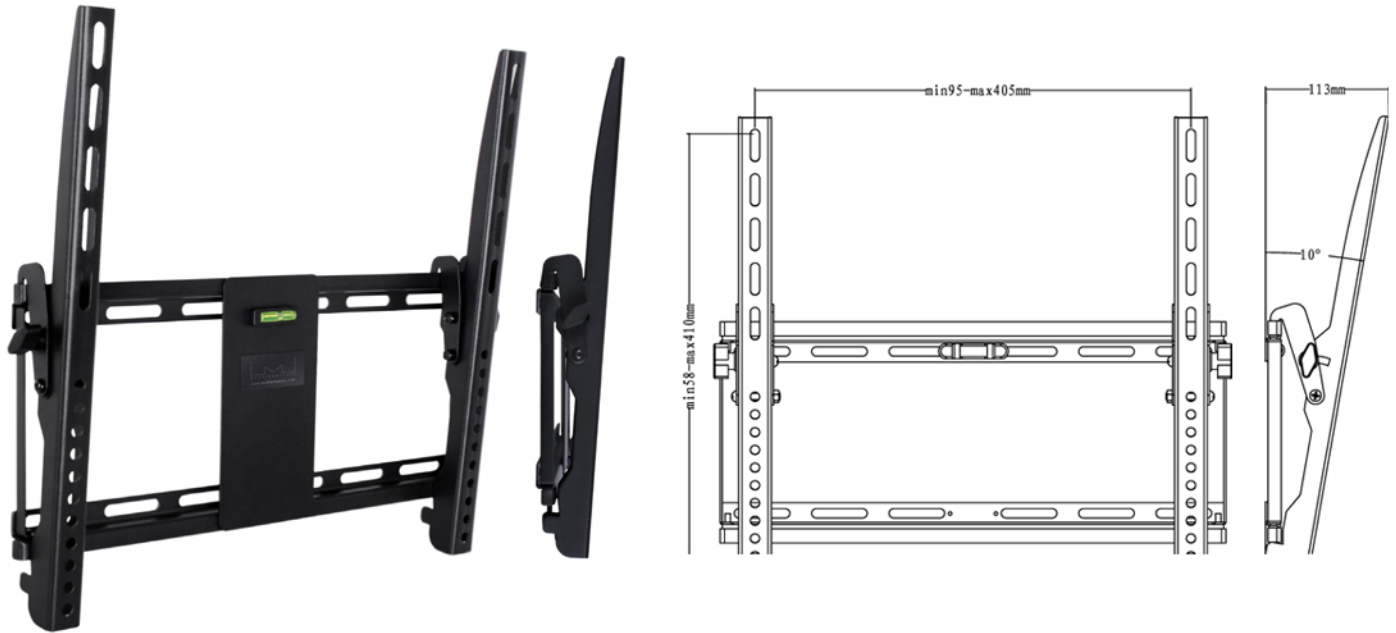

Ready when you are.

M Universal Tilt Wallmount Black Medium

The M Universal Tilt Wallmount includes a tilt function as a complement to the rigid mount for your screen. This wallmount gives you an optimized viewing experience with any screen weighing up to 75 kgs. M Universal Tilt Wallmount has an elegant design

making it one of the best looking high performance wall mounts of its kind.

- M Universal Tilt Wallmount has a built in tilt function.
- M Universal Tilt Wallmount has a built in bubble level.
- Comes in two different sizes – medium and large.

SPECIFICATIONS

M Universal Tilt Wallmount Black Medium

For screen size:	32-47"
Universal & VESA standard:	200x100 200x200 300x200 300x300 400x200 400x400 mm
EAN:	7 350 022 734 012
Colour:	Black
Max load:	75 kg
Distribution package:	5 pcs
Warranty:	5 years
Distance to wall:	(min-max) 45-113mm