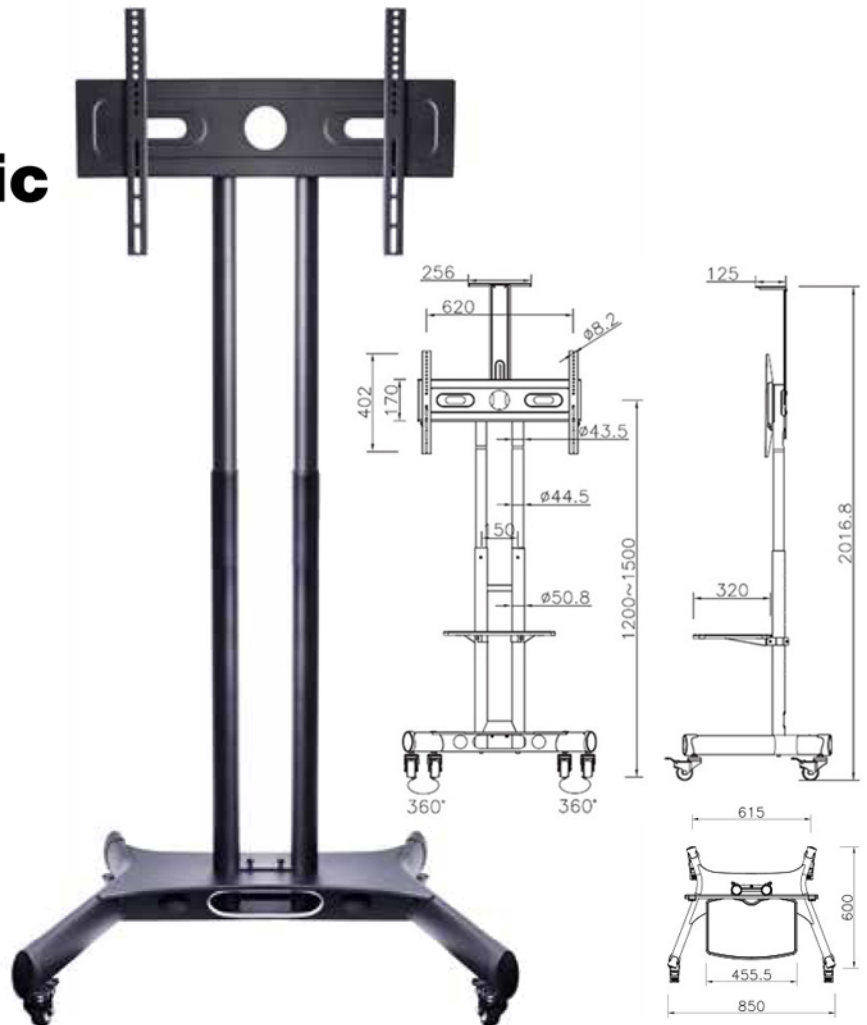

Ready when you are.

M Public Floorstand Basic

The Multibrackets Floorstand Basic TV Trolley, is a mobile TV -Stand capable of supporting any LCD, LED, or Interactive -display up to a screen size 60" , 50kg in weight and up to 600 x 400mm VESA.

Quick and easy to install, combining neat design touches with robust quality, this superb value TV Trolley will give a lifetime of enjoyable and reliable performance. Easy screen height- adjustment, and mobility mean that an optimal viewing position can always be achieved for any presentation, digital -signage or video-conference situation. The heavy -duty wheels feature a safety- brake, ensuring the Stand cannot roll out of position, whilst the Integrated cablemanagement system ensures a tidy and professional look.

SPECIFICATIONS

M Public Floorstand Basic	
For screen size:	32-60"
Feature:	Highly customizable
Max VESA:	600 x 400 mm
VESA standard:	100x100, 200x100, 200x200, 300x200, 300x300, 400x300, 400x400, 600x400 mm
EAN:	7 350 073 732 319
Size in mm: (WxDxH)	850x600x202 mm
Adjustable height:	Yes
Weight:	16,5 kg
Colour:	Black
Max load:	50 kg
AV shelf and Camera holder:	Yes
Power rail 220V:	No
Package size:	available in a moment
Screen position:	Landscape (portrait possible but with limitations of bracket size/width)
Wheels:	Yes