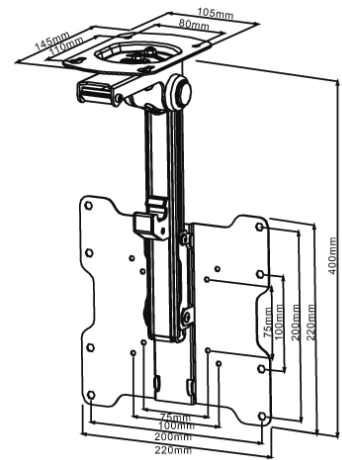

## M VESA Flip Down Black

Art No: 7 350 022 739 826

The M VESA Flip Down is the ideal mount for your TV installation if an under the counter installation is wanted. Often placed in kitchens, offices, schools or stores it can fold your screen down or up  $-90^\circ - 0^\circ$ . This under the cabinet / ceiling mount includes a locking system to keep the screen in position and is a very practi-

cal solution supporting screens both smaller and larger, 15" to 37".

The M VESA Flip Down is the ideal choice when you want a TV in a location where space is needed or a TV function is needed only from time to time, or for pure aesthetic reasons.

### SPECIFICATIONS

M VESA Flip Down Black	
For screen size:	15"-37"
VESA standard:	75x75 100x100 200x100 200x200
Article No:	7 350 022 739 826
Size in mm:	available in a moment
Weight:	2 kg
Colour:	Black
Max load:	20 kg
Distribution package:	8 pc
Warranty:	5 years