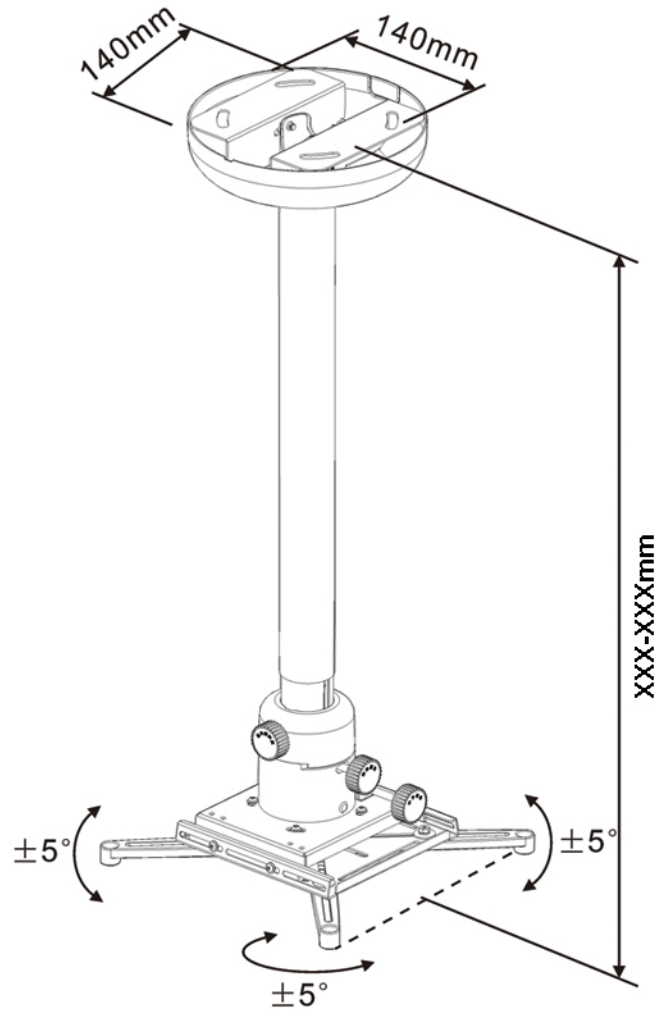

## M Universal Projector Ceiling Mount with Fine tune

The M Universal Projector Ceiling Mount XXX-XXX with Fine tune give you easy placement of your projector in the most discreet setting possible. You can orient and incline according to several axes. The model features cable-masks, height adjustment, and easy fine tune settings adjustments, once the projector is in place. This projector mount has a minimum of surface area to

the projector good for not trapping heat close to your projector thus not cutting your projector lamps lifetime. The built in fine tune technology provides easy fingertip positioning capabilities which automatically adjusts the projectors position. That way you can always be sure to get a well balanced position for your projector after installing it. **Max load 10 kg.**