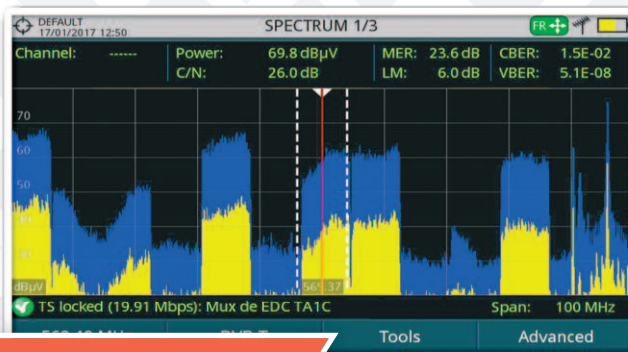

Improve your network performance

RANGER **Neo** Lite

Simultaneous real spectrum analyser information + WiFi access point data

WiFi signals can be disturbed by interference from other WiFi stations, for example other access points, but also from non-WiFi signals such as wireless CCTV cameras or, like in the picture, a microwave oven! **RANGER Neo Lite** can display both simultaneously.

Dynamic echoes

A must-have utility for testing DVB-T, DVB-T2 and DVB-C2 networks.

LTE ingress test

Should you install an LTE filter? Test your TV distribution system.

Datalogger and Test&Go

Collect data for your reports faster and easier using the auto-setup Test&Go.

Attenuation test

Test the frequency response of your installation using RP-050, RP-080, RP-110B signal generators.

Your analyser for the new world!

PROFESSIONAL SPECTRUM ANALYSER

Reference traces

Freeze the spectrum graph and compare it with the running trace.

Triple split display

Say goodbye to switching between TV, measurements and spectrum modes.

Touch screen

Place the marker on any channel and move the trace using your finger.

MIN and MAX hold

Display them separately or simultaneously along with the current spectrum trace.