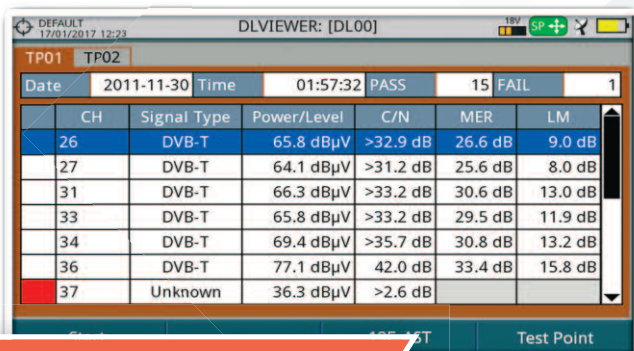

Datalogger and Test&Go

Collect data for your reports faster and easier using the auto-setup Test&Go.