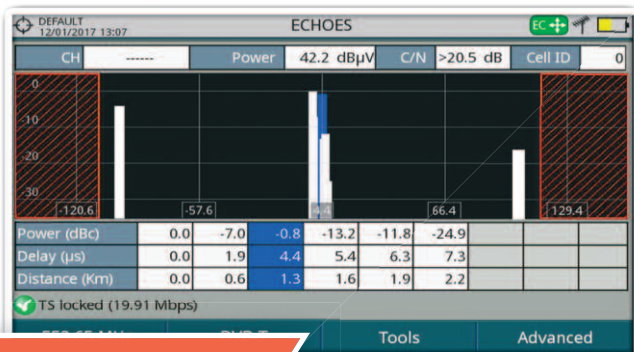

RANGER Neo Lite shows convenient information from the access points such as SSID, RSSI, SNR, security information, etc. It also indicates the number of access points per channel.

RANGER **Neo** Lite

A new breed of analysers for a new world

MANY USEFUL FUNCTIONS

Simultaneous measurements

More computing power for real-time measurements displayed on a single screen.

Constellation diagram

Detect signal impairments at a glance. The more disperse the points are, the worse.

Dynamic echoes

A must-have utility for testing DVB-T, DVB-T2 and DVB-C2 networks.

LTE ingress test

Should you install an LTE filter? Test your TV distribution system.

Datalogger and Test&Go

Collect data for your reports faster and easier using the auto-setup Test&Go.

Triple split display

Say goodbye to switching between TV, measurements and spectrum modes.

Touch screen

Place the marker on any channel and move the trace using your finger.

MIN and MAX hold

Display them separately or simultaneously along with the current spectrum trace.