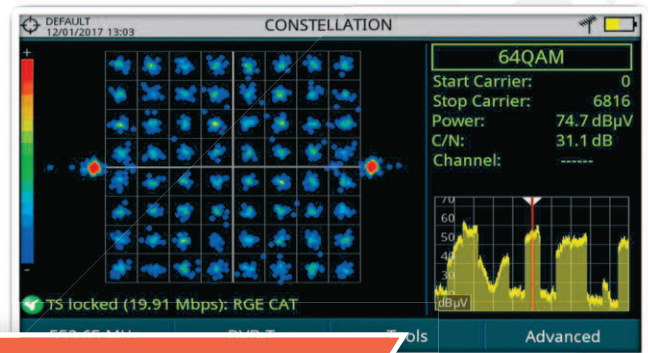

Improve your network performance

RANGER **Neo** Lite

Simultaneous real spectrum analyser information + WiFi access point data

WiFi signals can be disturbed by interference from other WiFi stations, for example other access points, but also from non-WiFi signals such as wireless CCTV cameras or, like in the picture, a microwave oven! **RANGER Neo Lite** can display both simultaneously.

RANGER Neo Lite shows convenient information from the access points such as SSID, RSSI, SNR, security information, etc. It also indicates the number of access points per channel.

RANGER **Neo** Lite

A new breed of analysers for a new world

MANY USEFUL FUNCTIONS

Simultaneous measurements

More computing power for real-time measurements displayed on a single screen.

Constellation diagram

Detect signal impairments at a glance. The more disperse the points are, the worse.

Triple split display

Say goodbye to switching between TV, measurements and spectrum modes.

Touch screen

Place the marker on any channel and move the trace using your finger.

MIN and MAX hold

Display them separately or simultaneously along with the current spectrum trace.