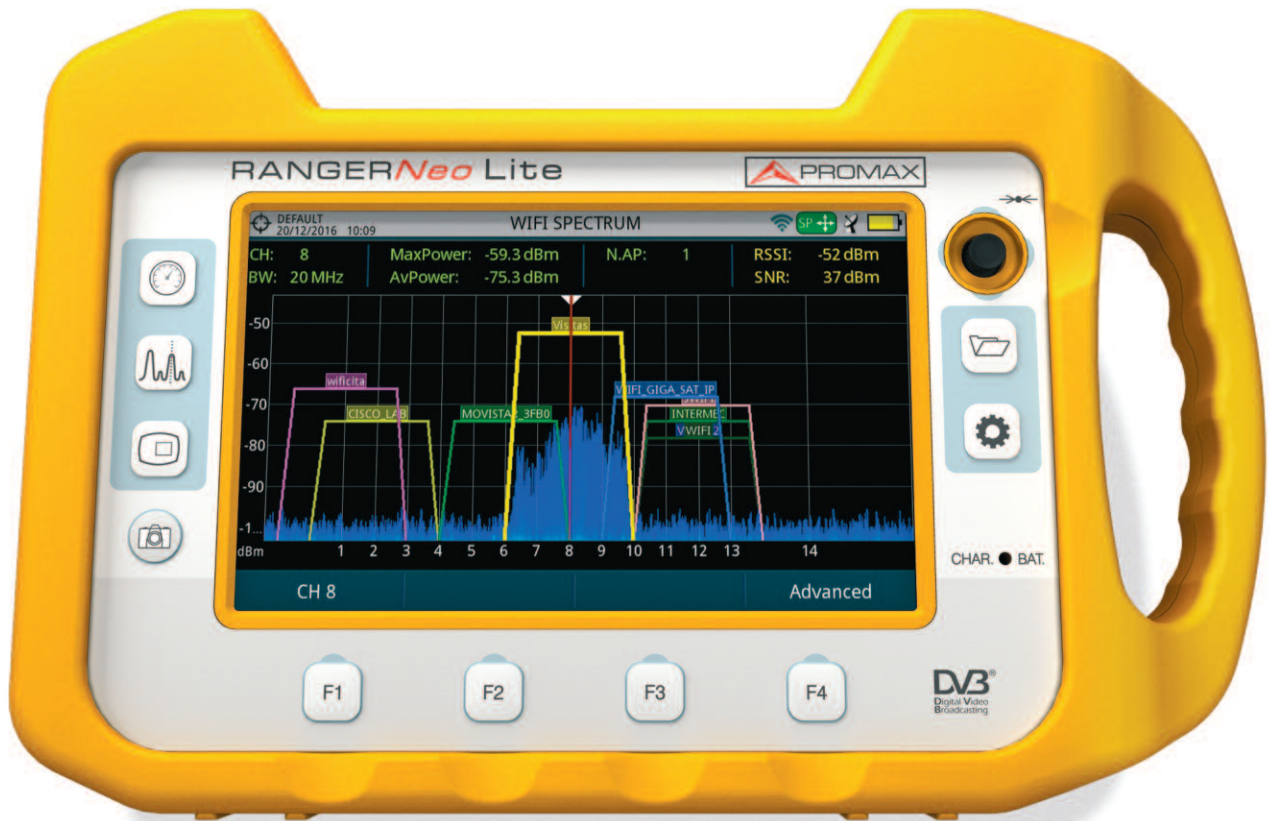

A NEW STANDARD IN FIELD STRENGTH METERS

TV, CABLE, SATELLITE & WIFI ANALYSER

RANGER **Neo** Lite

EASY OPERATION

Hybrid user interface
(touch + keyboard)

HEVC H.265

High Efficiency Video
Codec

WiFi ANALYSER

Dual display:
SPECTRUM and DATA

WIDEBAND LNB

The entire SAT band
on a single SPAN

HEVC H.265 DECODING High Efficiency Video Codec

RANGER Neo Lite is the new industry-standard in field strength meters and TV analysers. It is capable to offer HEVC signal demodulation compatible with the new DVB-T2 broadcast signals.

LIGHT WEIGHT
1.6 KG

TRIPLE SPLIT
DISPLAY

ULTRA FAST
SPECTRUM

FREE FIRMWARE
UPDATES

Field strength meter for the HDTV era

wbLNB COMPATIBLE

Spectrum analyser from 5 to 2500 MHz
Satellite band from 250 to 2350 MHz

Triple split display

Say goodbye to switching between TV, measurements and spectrum modes.

Touch screen

Place the marker on any channel and move the trace using your finger.

MIN and MAX hold

Display them separately or simultaneously along with the current spectrum trace.