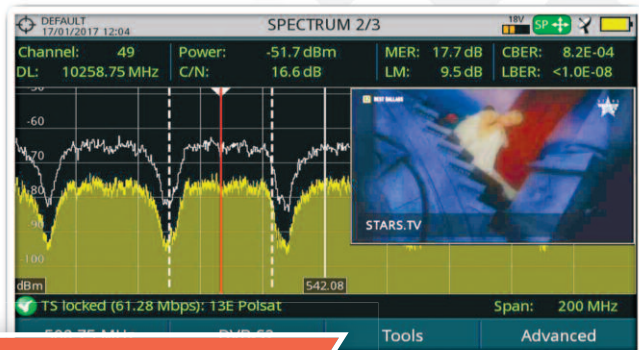

Your analyser for the new world!

PROFESSIONAL SPECTRUM ANALYSER

Reference traces

Freeze the spectrum graph and compare it with the running trace.