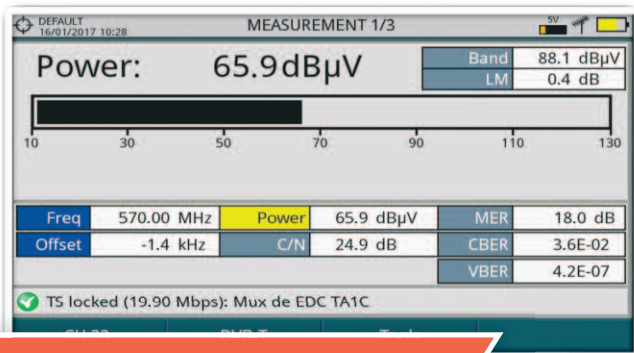

A new breed of analysers for a new world

MANY USEFUL FUNCTIONS

Simultaneous measurements

More computing power for real-time measurements displayed on a single screen.