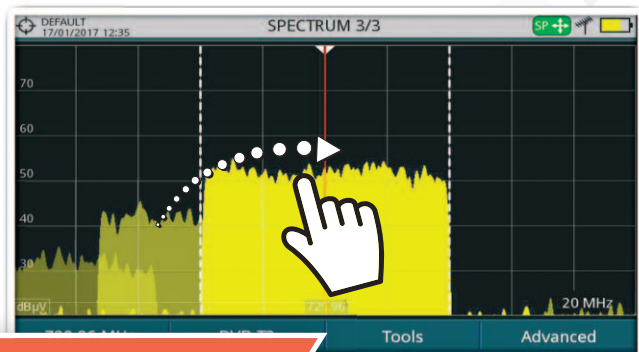

Improve your network performance

RANGER **Neo** Lite

Simultaneous real spectrum analyser information + WiFi access point data

WiFi signals can be disturbed by interference from other WiFi stations, for example other access points, but also from non-WiFi signals such as wireless CCTV cameras or, like in the picture, a microwave oven! **RANGER Neo Lite** can display both simultaneously.

Dynamic echoes

A must-have utility for testing DVB-T, DVB-T2 and DVB-C2 networks.

LTE ingress test

Should you install an LTE filter? Test your TV distribution system.

Datalogger and Test&Go

Collect data for your reports faster and easier using the auto-setup Test&Go.

Attenuation test

Test the frequency response of your installation using RP-050, RP-080, RP-110B signal generators.

Your analyser for the new world!

PROFESSIONAL SPECTRUM ANALYSER

Reference traces

Freeze the spectrum graph and compare it with the running trace.

Triple split display

Say goodbye to switching between TV, measurements and spectrum modes.

Touch screen

Place the marker on any channel and move the trace using your finger.

MIN and MAX hold

Display them separately or simultaneously along with the current spectrum trace.