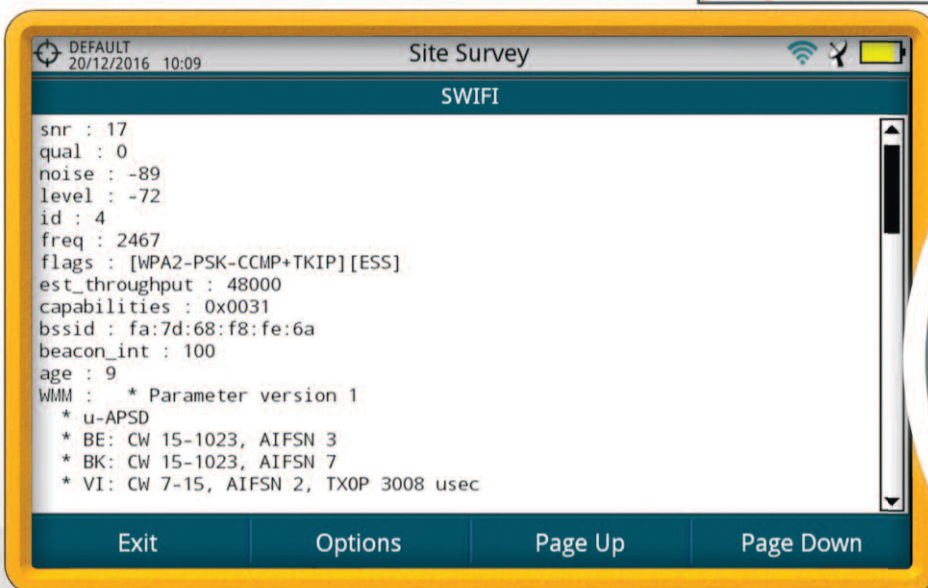

Improve your network performance

RANGER **Neo** Lite

Simultaneous real spectrum analyser information + WiFi access point data

WiFi signals can be disturbed by interference from other WiFi stations, for example other access points, but also from non-WiFi signals such as wireless CCTV cameras or, like in the picture, a microwave oven! **RANGER Neo Lite** can display both simultaneously.

RANGER Neo Lite shows convenient information from the access points such as SSID, RSSI, SNR, security information, etc. It also indicates the number of access points per channel.

RANGER **Neo** Lite

A new breed of analysers for a new world