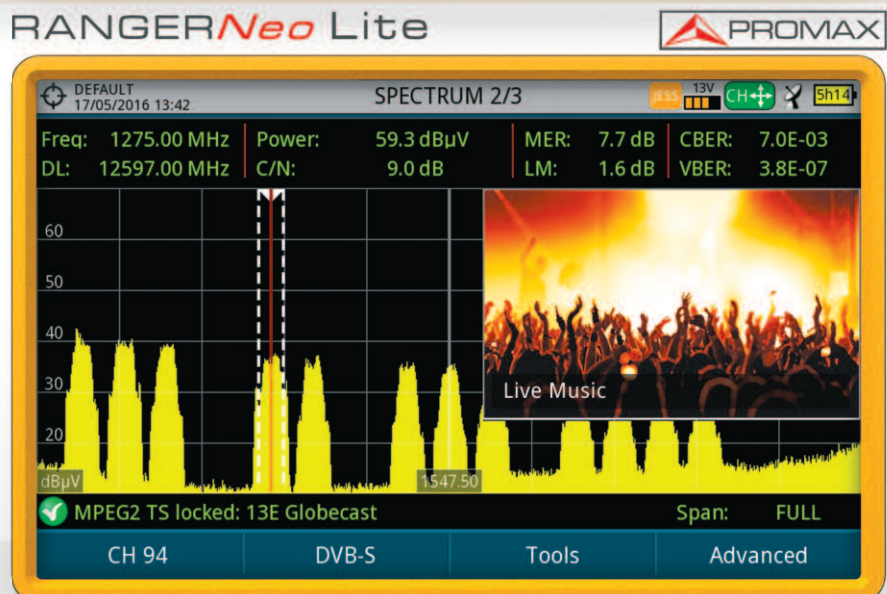

Field strength meter for the HDTV era

wbLNB COMPATIBLE

Spectrum analyser from 5 to 2500 MHz
Satellite band from 250 to 2350 MHz

Wideband LNBS deliver the entire Vertical and Horizontal satellite polarities (low and high band together) using two separate RF cables and an extended IF frequency range from 290 to 2,340 MHz. **Is your analyser prepared?**

DCSS LNBS

Digital Channel Stacking Switch satellite LNB

Digital Channel Stacking Switch LNB can support several users on a single cable distribution system by allocating specific user bands for each of them. It is not possible to work with this type of LNB unless your field strength meter can communicate using EN50494 and EN50607 standard protocols.

This is the case of **RANGER Neo Lite** which also covers JESS and SATCR.