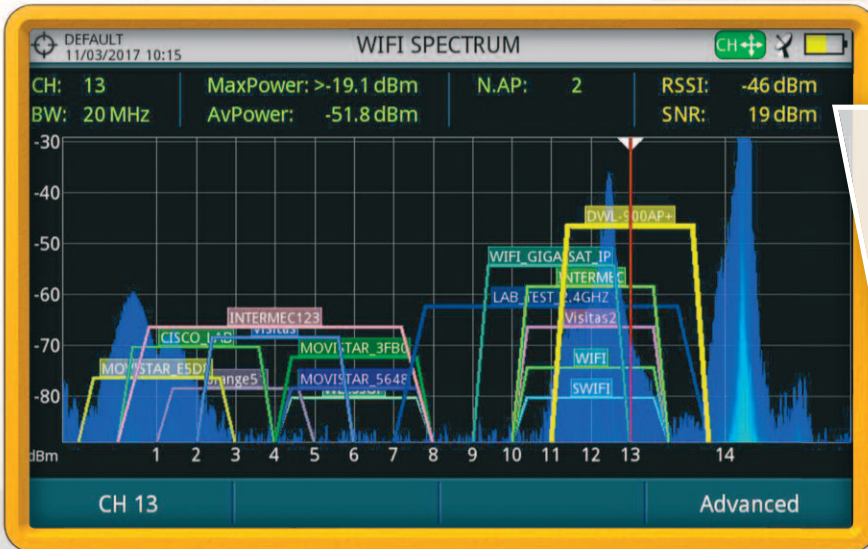

This is the case of **RANGER Neo Lite** which also covers JESS and SATCR.

Your analyser for the new world!

2.4 GHz WiFi ANALYSER

Improve your networks performance

A new breed of analysers for a new world

2.4 GHz WiFi ANALYSER

Improve your network performance

RANGER **Neo** Lite

Simultaneous real spectrum analyser information + WiFi access point data

WiFi signals can be disturbed by interference from other WiFi stations, for example other access points, but also from non-WiFi signals such as wireless CCTV cameras or, like in the picture, a microwave oven! **RANGER Neo Lite** can display both simultaneously.

RANGER Neo Lite shows convenient information from the access points such as SSID, RSSI, SNR, security information, etc. It also indicates the number of access points per channel.

RANGER **Neo** Lite

A new breed of analysers for a new world

Triple split display

Say goodbye to switching between TV, measurements and spectrum modes.

Touch screen

Place the marker on any channel and move the trace using your finger.

MIN and MAX hold

Display them separately or simultaneously along with the current spectrum trace.