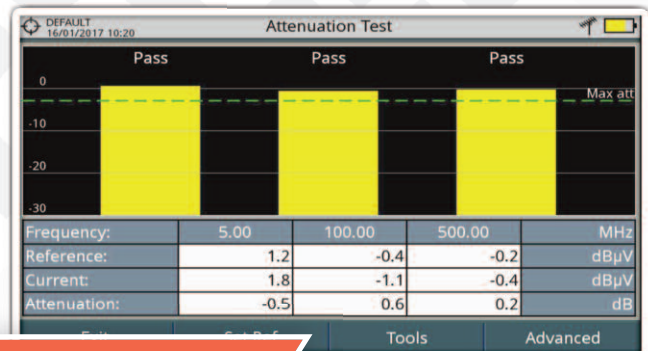

RANGER Neo Lite shows convenient information from the access points such as SSID, RSSI, SNR, security information, etc. It also indicates the number of access points per channel.

RANGER **Neo** Lite

A new breed of analysers for a new world

MANY USEFUL FUNCTIONS

Simultaneous measurements

More computing power for real-time measurements displayed on a single screen.

Constellation diagram

Detect signal impairments at a glance. The more disperse the points are, the worse.

Dynamic echoes

A must-have utility for testing DVB-T, DVB-T2 and DVB-C2 networks.

LTE ingress test

Should you install an LTE filter? Test your TV distribution system.

Datalogger and Test&Go

Collect data for your reports faster and easier using the auto-setup Test&Go.

Triple split display

Say goodbye to switching between TV, measurements and spectrum modes.

Touch screen

Place the marker on any channel and move the trace using your finger.

MIN and MAX hold

Display them separately or simultaneously along with the current spectrum trace.