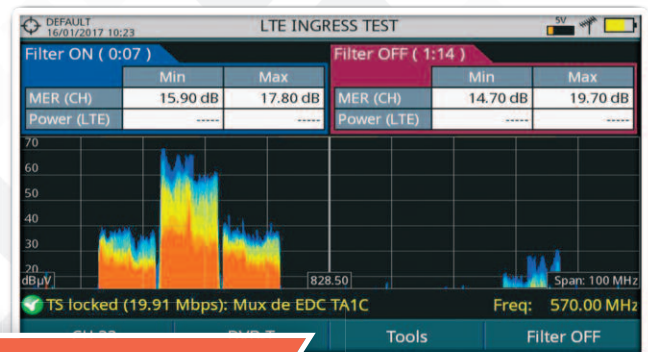

LTE ingress test

Should you install an LTE filter? Test your TV distribution system.