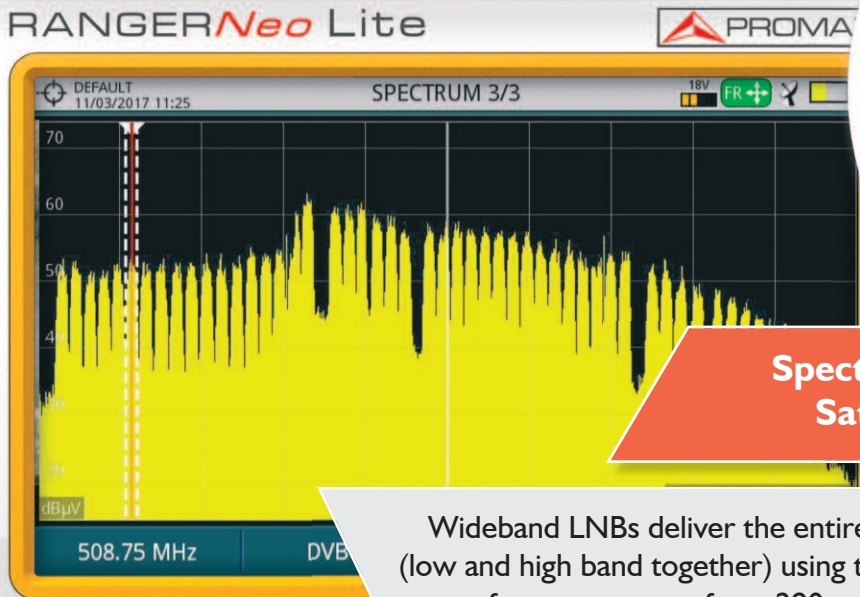

Dual display:
SPECTRUM and DATA

WIDEBAND LNB

The entire SAT band
on a single SPAN

HEVC H.265 DECODING High Efficiency Video Codec

RANGER Neo Lite is the new industry-standard in field strength meters and TV analysers. It is capable to offer HEVC signal demodulation compatible with the new DVB-T2 broadcast signals.

LIGHT WEIGHT
1.6 KG

TRIPLE SPLIT
DISPLAY

ULTRA FAST
SPECTRUM

FREE FIRMWARE
UPDATES

Field strength meter for the HDTV era

wbLNB COMPATIBLE

Spectrum analyser from 5 to 2500 MHz
Satellite band from 250 to 2350 MHz

Wideband LNBS deliver the entire Vertical and Horizontal satellite polarities (low and high band together) using two separate RF cables and an extended IF frequency range from 290 to 2,340 MHz. **Is your analyser prepared?**

Triple split display

Say goodbye to switching between TV, measurements and spectrum modes.

Touch screen

Place the marker on any channel and move the trace using your finger.

MIN and MAX hold

Display them separately or simultaneously along with the current spectrum trace.